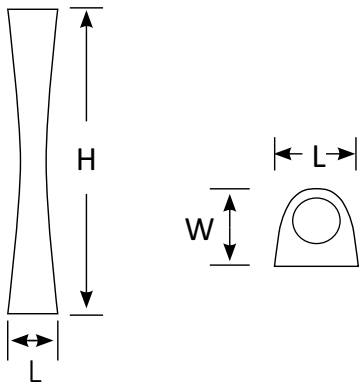

BoscoLighting's FIZZ updown wall light is the perfect lighting solution for your outdoor spaces! With 5W of power in each direction, this wall light emits a strong and bright beam to illuminate any pathway or porch.

Its slim, long shape makes it a sleek addition to any modern exterior design, while its IP65 rating ensures durability in all weather conditions. Whether you need to brighten up your front entrance or add some ambiance to your backyard, the FIZZ updown wall light is the ideal choice for a stylish and functional outdoor lighting solution.

Contact our lighting specialist for more information!

Customisation Options

- may be subject to minimum order quantities

- Fitting colour can be customised
- Can be customised to be 3Wx2

Wall Light FIZZ

Product Code	BLWL-FIZZ-05X2
	Updown Wall Light
Power (W)	10
Luminous FLux(lm)	1000
CCT	Warm White, Neutral White, Cool White (3000K-6500K)
Connect	Insulated Cable
Dimming Options	Non-dim*
Dimensions(mm)	L60*W55*H350
Weight(kg)	0.5