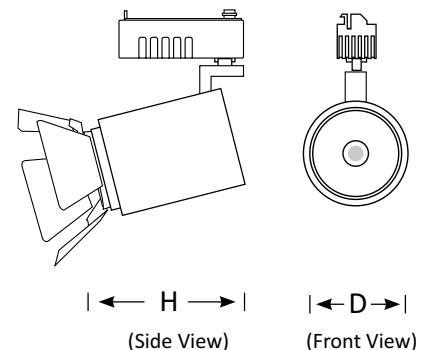

It is designed to be quickly installed in Australian Standard Tracks (Single or Multiple Circuits). Also compatible with DALI control, and DALI track system required. Additionally, a range of accessories including single and multiple circuit tracks, joiners, and suspension kits are available to further enhance its functionality and versatility.

## Track Light ME309

(Barn Door Light Shaper)

Perfect for illuminating artworks in galleries by adjusting the flaps of the barn doors. You can shape the light coverage to the exact rectangular or square dimensions for dramatic highlighting.

(Customised product - Adjustable lens option)

The new ME309 is also available with a zoomable lens option, allowing the beam angle to be adjusted and focussed as required between 10° – 50° beam angles.

It can be used either as spotlights (narrow beam) or a wall wash light (wide angle beam).

Product Code	BLTL-ME309-12	BLTL-ME309-20	BLTL-ME309-30
Power (W)	12	20	30
Luminous FLux(lm)	1200	2000	2700
Correlated Colour Temperature	Warm White, Neutral White, Cool White (3000K-6500K)		
Connect	To the Track		
Dimming Options	Non-dim, trailing edge, DALI		
Dimensions(mm)	D73*H92	D88*H100	D100*H110
Weight(kg)	0.2	0.3	0.4