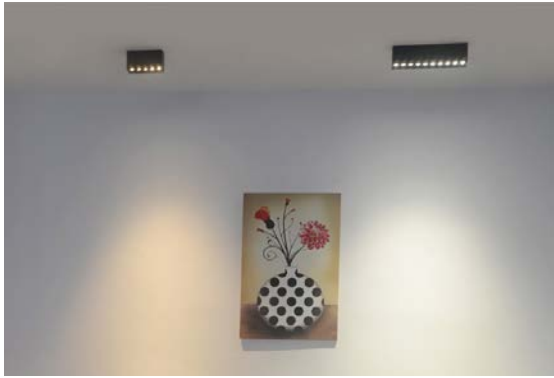

# Surface Mounted Light VALO

BoscoLighting's VALO Linear Surface Mounted Light Series is available in 3 sizes and a variety of powers. These lights are perfect for living rooms, bedrooms, cafes, restaurants, retail shops or wherever minimalist design is required.

Our products are easy to install, creating a pleasant feel good atmosphere. They are bright and comfortable and are therefore perfect for use in entrance and waiting areas too.

Product Code	BLSM-VALO-10	BLSM-VALO-20	BLSM-VALO-30
Power (W)	10	20	30
Luminous Flux(lm)	1000	2000	2700
CCT	Warm White, Neutral White, Cool White (3000K-6000K)		
Connect	Insulated Cable		
Dimming Options	Non-dim*		
Dimensions(mm)	L136.5*W34*H70	L269*W34*H70	L402*W34*H70
Weight(kg)	0.3	0.6	0.8