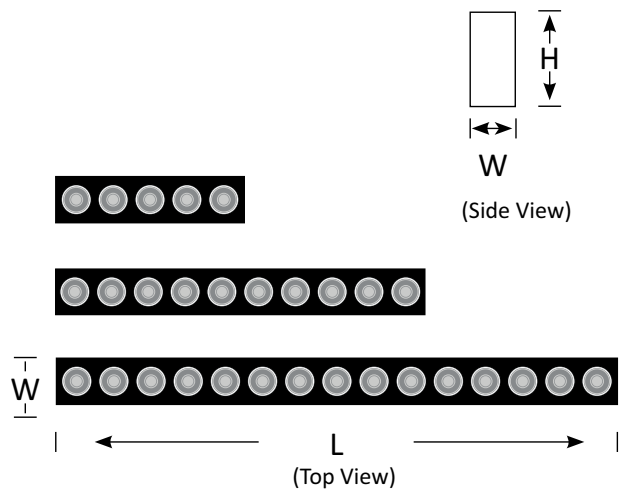

# Surface Mounted Light VALO

BoscoLighting's VALO Linear Surface Mounted Light Series is available in 3 sizes and a variety of powers. These lights are perfect for living rooms, bedrooms, cafes, restaurants, retail shops or wherever minimalist design is required.

Our products are easy to install, creating a pleasant feel good atmosphere. They are bright and comfortable and are therefore perfect for use in entrance and waiting areas too.

Product Code	BLSM-VALO-10	BLSM-VALO-20	BLSM-VALO-30
Power (W)	10	20	30
Luminous Flux(lm)	1000	2000	2700
CCT	Warm White, Neutral White, Cool White (3000K-6000K)		
Connect	Insulated Cable		
Dimming Options	Non-dim*		
Dimensions(mm)	L136.5*W34*H70	L269*W34*H70	L402*W34*H70
Weight(kg)	0.3	0.6	0.8

\*30W VALO is supplied with an external drive. For any other dimming request, drivers may not fit within the fitting, supplied with an external driver.