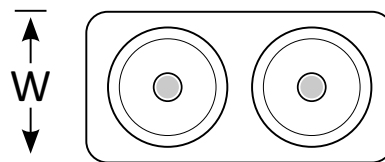

Surface Mounted Light SOL

This SOL surface-mounted light fixture offers a contemporary and minimalist design, perfect for various residential and commercial spaces. Available in black or white finishes, it seamlessly blends with any interior decor. With multiple wattage options and beam angles, they offer flexibility to meet various lighting requirements.

Ideal for accent lighting, task lighting, or general ambient illumination in living rooms, offices, retail spaces, and more.

Product Code	BLSM-SOL-06X2	BLSM-SOL-15X2	BLSM-SOL-24X2
Power (W)	6X2	15X2	24X2
Luminous Flux(lm)	1200	3000	4800
CCT	Warm White, Neutral White, Cool White (3000K-6000K)		
Connect	Insulated Cable		
Dimming Options	Various dimming options available on request		
Dimensions(mm)	L75*W150*H79	L100*W200*H93	L120*W240*H112
Weight(kg)	0.4	0.5	0.6