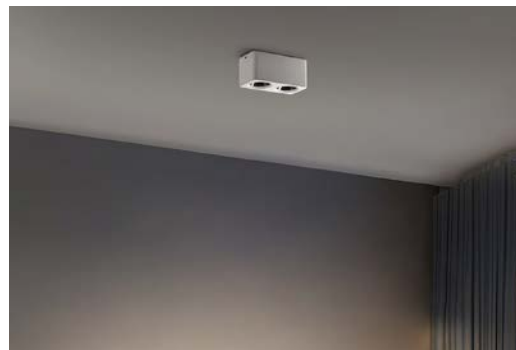

Surface Mounted Light SOL

This SOL surface-mounted light fixture offers a contemporary and minimalist design, perfect for various residential and commercial spaces. Available in black or white finishes, it seamlessly blends with any interior decor. With multiple wattage options and beam angles, they offer flexibility to meet various lighting requirements.

Ideal for accent lighting, task lighting, or general ambient illumination in living rooms, offices, retail spaces, and more.

Product Code	BLSM-SOL-06X2	BLSM-SOL-15X2	BLSM-SOL-24X2
Power (W)	6X2	15X2	24X2
Luminous Flux(lm)	1200	3000	4800
CCT	Warm White, Neutral White, Cool White (3000K-6000K)		
Connect	Insulated Cable		
Dimming Options	Various dimming options available on request		
Dimensions(mm)	L75*W150*H79	L100*W200*H93	L120*W240*H112
Weight(kg)	0.4	0.5	0.6