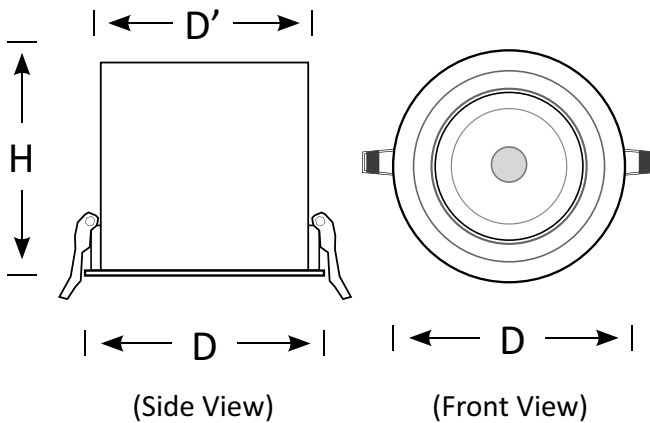

Contact us for a quote now!

Features

- Easy installation
- LED driver included
- Supplied with Flex & Plug
- CRI 92 available for anywhere extreme colour accuracy is required
- Adjustable: Horizontal 360°/ Vertical 80°

Applications

- Museums & galleries
- Retail shops
- Bars & restaurants
- Residential and commercial projects

Downlight SPY

(15°, 24° and 38° beam angle options)

15°	24°	38°	IP 44	
AC 200-240V	>80 CRI	92 CRI	3 Yrs Warranty	35000 @ L90 B10 Lifetime

Product Code	BLSL-SPY-12	BLSL-SPY-20	BLSL-SPY-30
Power (W)	12	20	30
Luminous Flux(lm)	1200	2000	2700
Correlated Colour Temperature	Warm White, Neutral White, Cool White (3000K-6000K)		
Connect	AU Standard Flex & Plug		
Dimming Options	Various dimming options available on request		
Dimensions(mm)	D98*H120	D130*H135	D160*H155
Cutout(mm)	D'90	D'120	D'140
Weight(kg)	0.4	0.6	0.8