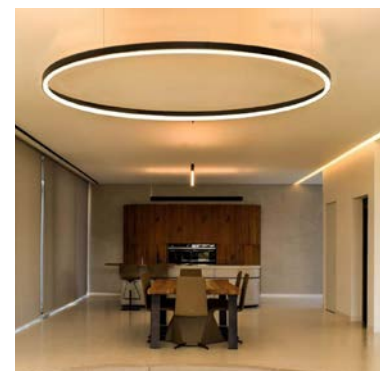

BoscoLighting's ORBIT extruded curved profile is an ultra sleek and elegant circular pendant light designed for lobbies, entrance halls, offices, conference rooms, retail outlets, hotels and more.

The stylish hanging light design is available in multiple lengths and several fitting colour options.

It offers endless design possibility to create patterns or mixed compositions of circles.

Contact us to discuss your next project!

Features

- Aluminium extrusion housing with frosted diffuser
- Available in White or Black finishes
- Fully pre assembled by two (D600mm) or four pieces (others) of curved sections
- Mounting canopy available for neat installation
- Default 2m carrying cables for suspension
- Remote driver provided, must be installed in an accessible position for later maintenance

Pendant Light ORBIT

Product Code	BLPD-ORBIT-06	BLPD-ORBIT-09	BLPD-ORBIT-13	BLPD-ORBIT-18
Power (W)	22	34	50	70
Luminous Flux(lm)	1870	2890	4250	5950
CCT	Warm White, Neutral White, Cool White (3000K-6000K)			
Connect	Insulated Cable			
Dimming Options	Various dimming options available on request			
Dimensions(mm)	D600*H25	D900*H25	D1270*H25	D1800*H25
Weight(kg)	1.5	2.2	3.4	4.5