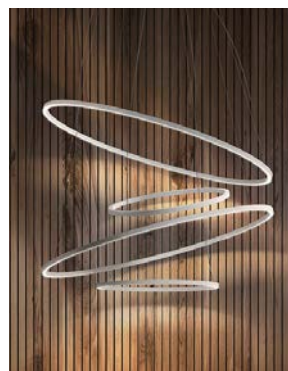

BoscoLighting's ORBIT extruded curved profile is an ultra sleek and elegant circular pendant light designed for lobbies, entrance halls, offices, conference rooms, retail outlets, hotels and more.

The stylish hanging light design is available in multiple lengths and several fitting colour options.

It offers endless design possibility to create patterns or mixed compositions of circles.

Contact us to discuss your next project!

Features

- Aluminium extrusion housing with frosted diffuser
- Available in White or Black finishes
- Fully pre assembled by two (D600mm) or four pieces (others) of curved sections
- Mounting canopy available for neat installation
- Default 2m carrying cables for suspension
- Remote driver provided, must be installed in an accessible position for later maintenance

Pendant Light ORBIT

Product Code	BLPD-ORBIT-06	BLPD-ORBIT-09	BLPD-ORBIT-13	BLPD-ORBIT-18
Power (W)	22	34	50	70
Luminous Flux(lm)	1870	2890	4250	5950
CCT	Warm White, Neutral White, Cool White (3000K-6000K)			
Connect	Insulated Cable			
Dimming Options	Various dimming options available on request			
Dimensions(mm)	D600*H25	D900*H25	D1270*H25	D1800*H25
Weight(kg)	1.5	2.2	3.4	4.5