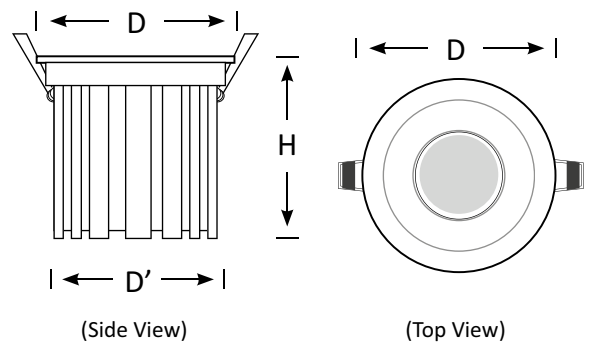

Introducing the SEAL Waterproof Downlight Series – your ultimate lighting solution for diverse environments. Available in 8W, 12W, and 20W variants, this series is designed to deliver exceptional performance with an IP65 waterproof rating, ensuring reliable illumination even in challenging conditions.

## Downlight SEAL

15°	24°	38°	60°	IP 65
>80 CRI	92 CRI	AC 200-240V	3 Yrs Warranty	35000 @ L90 B10 Lifetime

Product Code	BLDL-SEAL-08	BLDL-SEAL-12	BLDL-SEAL-20
Power (W)	8	12	20
Luminous Flux(lm)	800	1200	2000
CCT	Warm White, Neutral White, Cool White (3000K-6500K)		
Connect	AU Standard Flex & Plug		
Dimming Options	Non-dim, Trailing Edge		
Dimensions(mm)	D65*H60	D83*H72	D107*H76
Cutout(mm)	D'60	D'75	D'95
Weight(kg)	0.2	0.3	0.4