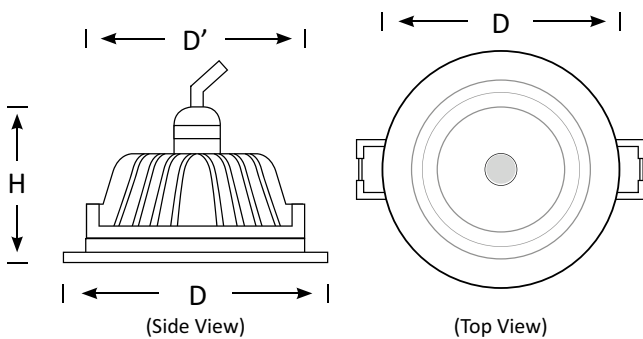

Downlight Poseidon

- 60°**
- IP 65**
- AC 200-240V**
- >80 CRI**
- 92 CRI**
- 3 Yrs Warranty**
- 35000 @ L90 B10 Lifetime**

Product Code	BLDL-PSD-08	BLDL-PSD-10
Power (W)	8	10
Luminous Flux(lm)	800	1000
CCT	Warm White, Neutral White, Cool White (3000K-6000K)	
Connect	AU Standard Flex & Plug	
Dimming Options	Various dimming options available on request	
Dimensions(mm)	D90*H46	D108*H51
Cutout(mm)	D'82	D'98
Weight(kg)	0.4	0.5