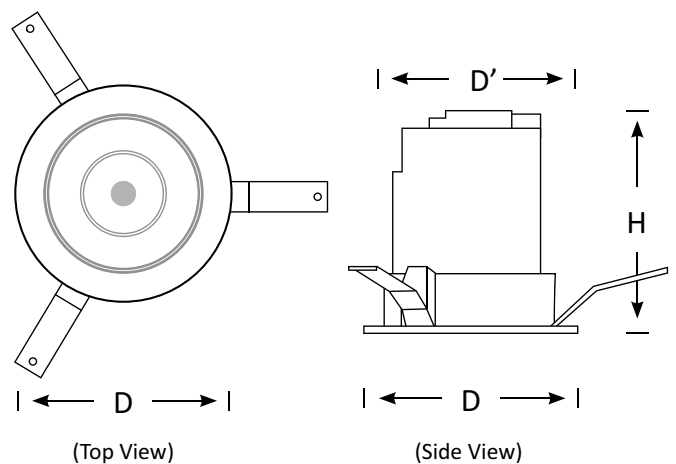

BoscoLighting's DARTH Round Recessed Downlight is a fixed downlight. With the LED light source pushed back into the fitting and glossy black reflector, it offers less glare and improves the lighting comfort of the installation.

They provide high lumen output with four beam angle options to suit most applications, including retail display spaces, galleries, foyers and shopping centres. Available with three different measures and powers.

## Features

- Easy installation
- LED Driver Included
- Supplied with Flex & Plug

Product Code	BLDL-DARTH-12-R	BLDL-DARTH-18-R	BLDL-DARTH-30-R
Power (W)	12	18	30
Luminous Flux(lm)	1200	1800	2700
CCT	Warm White, Neutral White, Cool White (3000K-5700K)		
Connect	AU Standard Flex & Plug		
Dimming Options	Various dimming options available on request		
Dimensions(mm)	D85*H90	D110*H98	D140*H151
Cutout(mm)	D'75	D'95	D'125
Weight(kg)	0.3	0.5	0.8