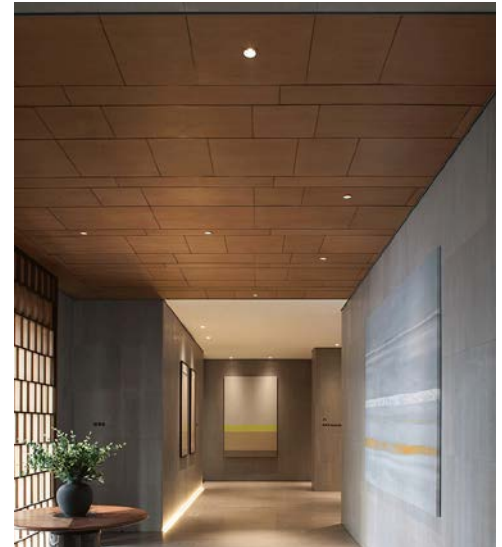

BoscoLighting's DARTH Round Recessed Downlight is a fixed downlight. With the LED light source pushed back into the fitting and glossy black reflector, it offers less glare and improves the lighting comfort of the installation.

They provide high lumen output with four beam angle options to suit most applications, including retail display spaces, galleries, foyers and shopping centres. Available with three different measures and powers.

Downlight DARTH Round

Features

- Easy installation
- LED Driver Included
- Supplied with Flex & Plug