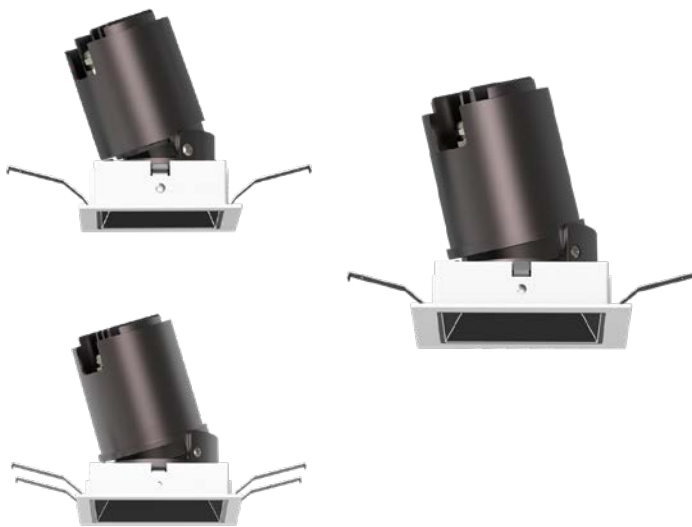

Unlike the Round DARTH recessed downlight, this Square version is an adjustable downlight which offers a 25° tilt. The recessed lamp housing help to reduce glare. With glossy black reflector, it improves the lighting comfort of the installation.

They provide high lumen output with four beam angle options to suit most applications, including retail display spaces, galleries, offices or museums. Available with three different measures and powers.

## Downlight DARTH Square

Product Code	BLDL-DARTH-12-S	BLDL-DARTH-18-S	BLDL-DARTH-30-S
Power (W)	12	18	30
Luminous Flux(lm)	1200	1800	2700
CCT	Warm White, Neutral White, Cool White (3000K-5700K)		
Connect	AU Standard Flex & Plug		
Dimming Options	Various dimming options available on request		
Dimensions(mm)	L85**W85*H112	L113**W113*H126	L140**W140*H158
Cutout(mm)	L'75*W'75	L'95*W'95	L'125*W'125
Weight(kg)	0.3	0.5	0.8