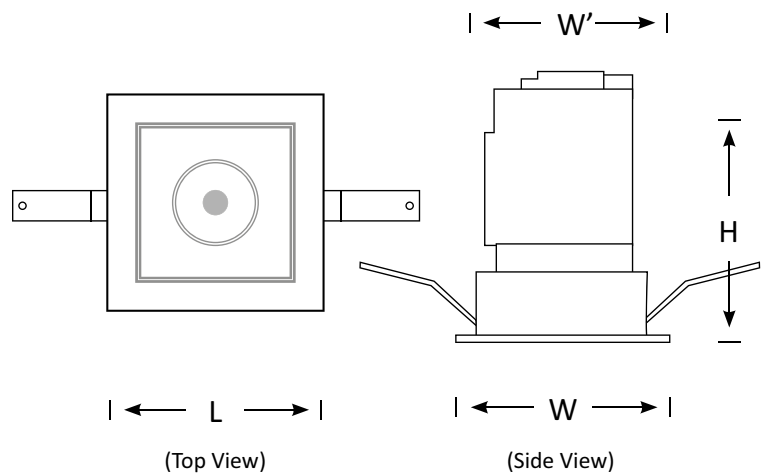

Unlike the Round DARTH recessed downlight, this Square version is an adjustable downlight which offers a 25° tilt. The recessed lamp housing help to reduce glare. With glossy black reflector, it improves the lighting comfort of the installation.

They provide high lumen output with four beam angle options to suit most applications, including retail display spaces, galleries, offices or museums. Available with three different measures and powers.

Downlight DARTH Square

Features

- Easy installation
- LED Driver Included
- Supplied with Flex & Plug

15°	24°	36°	60°	IP 44	>80 CRI	92 CRI	AC 200-240V	3 Yrs Warranty	35000 @ L90 B10 Lifetime

Product Code	BLDL-DARTH-12-S	BLDL-DARTH-18-S	BLDL-DARTH-30-S
Power (W)	12	18	30
Luminous Flux(lm)	1200	1800	2700
CCT	Warm White, Neutral White, Cool White (3000K-5700K)		
Connect	AU Standard Flex & Plug		
Dimming Options	Various dimming options available on request		
Dimensions(mm)	L85**W85*H112	L113**W113*H126	L140**W140*H158
Cutout(mm)	L'75*W'75	L'95*W'95	L'125*W'125
Weight(kg)	0.3	0.5	0.8