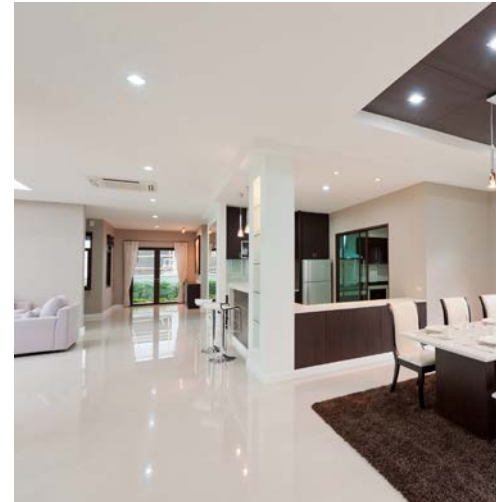

Unlike the Round DARTH recessed downlight, this Square version is an adjustable downlight which offers a 25° tilt. The recessed lamp housing help to reduce glare. With glossy black reflector, it improves the lighting comfort of the installation.

They provide high lumen output with four beam angle options to suit most applications, including retail display spaces, galleries, offices or museums. Available with three different measures and powers.

Downlight DARTH Square

Features

- Easy installation
- LED Driver Included
- Supplied with Flex & Plug

15°	24°	36°	60°	IP 44	>80 CRI	92 CRI	AC 200-240V	3 Yrs Warranty	35000 @ L90 B10 Lifetime

Product Code	BLDL-DARTH-12-S	BLDL-DARTH-18-S	BLDL-DARTH-30-S
Power (W)	12	18	30
Luminous Flux(lm)	1200	1800	2700
CCT	Warm White, Neutral White, Cool White (3000K-5700K)		
Connect	AU Standard Flex & Plug		
Dimming Options	Various dimming options available on request		
Dimensions(mm)	L85**W85*H112	L113**W113*H126	L140**W140*H158
Cutout(mm)	L'75*W'75	L'95*W'95	L'125*W'125
Weight(kg)	0.3	0.5	0.8