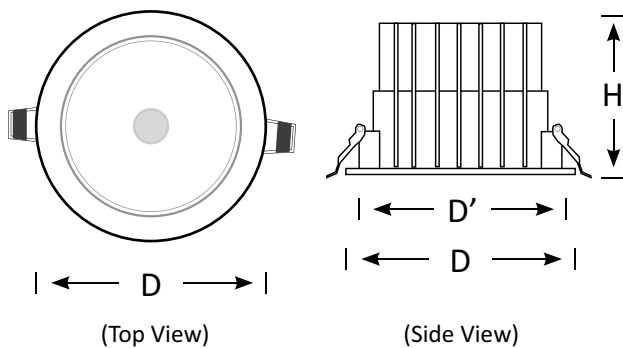

With an extensive range of options and variants, BoscoLighting's ARIEL Recessed Downlight offers excellent performance with long lifespan.

Rated at IP65, it is resistant to splashing water, making it perfect for areas such as bathrooms, toilets or applications under the eaves of buildings.

Product Code	BLDL-ARIEL-10	BLDL-ARIEL-20	BLDL-ARIEL-30	BLDL-ARIEL-40
Power (W)	10	20	30	40
Luminous Flux(lm)	1000	2000	2700	3600
CCT	Warm White, Neutral White, Cool White (3000K-6000K)			
Connect	AU Standard Flex & Plug			
Dimming Options	Non-Dim			
Dimensions(mm)	D100*H75	D140*H90	D185*H112	D230*H128
Cutout(mm)	D'90	D'130	D'170	D'200
Weight(kg)	0.3	0.6	0.8	0.9