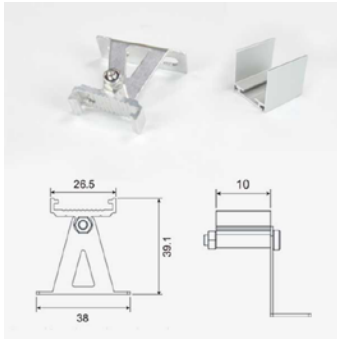

## Features

- **Default Lengths:** Choose from 1m, 2m, 3m, 4m, or 5m options.
- **Customizable Length:** Tailor the product to your needs with a 250mm minimum cutting unit and a 400mm minimum bending diameter. Note: Cutting the product is not recommended, as it may damage the waterproofing. Please purchase the desired length to ensure optimal performance.
- **Control Options:** Integrate seamlessly with DMX512 control, DALI, and various dimming systems for optimal customization.
- **Versatile Lighting:** Offers CCT options (Single White, Tunable White, RGB, RGBW) and multiple beam angles.
- **Durable Build:** Made from salt-resistant, corrosion-resistant, flame-retardant, and UV-resistant silicone material.
- **Weatherproof:** Boasts an IP65 waterproof rating for outdoor use.
- **Easy Installation:** Offers four installation methods to accommodate diverse project requirements.

## Installation

Explore four convenient installation options for the ArcGlow FlexiScape Light:

**U-Shape Clip:** Perfect for applications with curved facades or walls where the light needs to emit in a vertical or horizontal direction.

**U-Shape Extrusion:** Ideal for facades with straight lines, suitable for vertical or horizontal light emission.

**U-Shape Clip with Adjustable Bracket:** Suitable for curved facades or walls, allowing tilting of the light in various directions.

**U-Shape Extrusion with Adjustable Bracket:** Suited for facades with straight lines, allowing adjustable tilt for diverse light emission angles.

**Minimum Bending Diameter**

Product Code	BLWW-AFL-24	BLWW-AFL-24TW	BLWW-AFL-18-RGB	BLWW-AFL-18-RGBW
Power (W)	24	12+12	18	18
Luminous FLux(lm)	1850	1600	515	515
CCT	2700K/3000K/ 4000K/6500K	Tunable (2700K-6500K)	RGB	RGBW
Connect	Insulated Cable			
Viewing Angle	15°, 30°, 50°, Oval Beam 20°*35°, Oval Beam 18°*25°, Oval Beam 20° *55°			
Dimming Options	Various dimming options available on request			
Dimensions(mm)	L1000*W29*H24			
Weight(kg)	0.6			