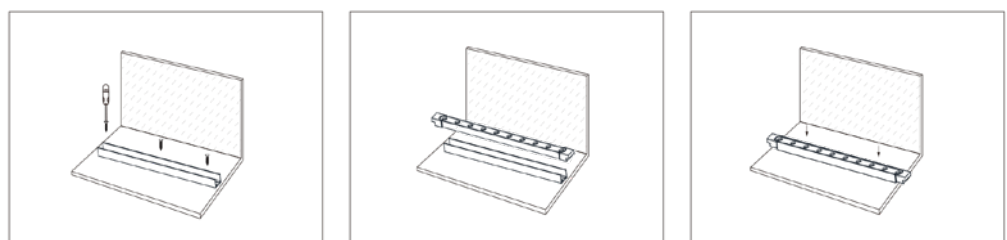

## Features

- **Default Lengths:** Choose from 1m, 2m, 3m, 4m, or 5m options.
- **Customizable Length:** Tailor the product to your needs with a 250mm minimum cutting unit and a 400mm minimum bending diameter. Note: Cutting the product is not recommended, as it may damage the waterproofing. Please purchase the desired length to ensure optimal performance.
- **Control Options:** Integrate seamlessly with DMX512 control, DALI, and various dimming systems for optimal customization.
- **Versatile Lighting:** Offers CCT options (Single White, Tunable White, RGB, RGBW) and multiple beam angles.
- **Durable Build:** Made from salt-resistant, corrosion-resistant, flame-retardant, and UV-resistant silicone material.
- **Weatherproof:** Boasts an IP65 waterproof rating for outdoor use.
- **Easy Installation:** Offers four installation methods to accommodate diverse project requirements.

## Installation

Explore four convenient installation options for the ArcGlow FlexiScape Light:

**U-Shape Clip:** Perfect for applications with curved facades or walls where the light needs to emit in a vertical or horizontal direction.

**U-Shape Extrusion:** Ideal for facades with straight lines, suitable for vertical or horizontal light emission.

**U-Shape Clip with Adjustable Bracket:** Suitable for curved facades or walls, allowing tilting of the light in various directions.

**U-Shape Extrusion with Adjustable Bracket:** Suited for facades with straight lines, allowing adjustable tilt for diverse light emission angles.

**Minimum Bending Diameter**

Product Code	BLWW-AFL-24	BLWW-AFL-24TW	BLWW-AFL-18-RGB	BLWW-AFL-18-RGBW
Power (W)	24	12+12	18	18
Luminous FLux(lm)	1850	1600	515	515
CCT	2700K/3000K/ 4000K/6500K	Tunable (2700K-6500K)	RGB	RGBW
Connect	Insulated Cable			
Viewing Angle	15°, 30°, 50°, Oval Beam 20°*35°, Oval Beam 18°*25°, Oval Beam 20° *55°			
Dimming Options	Various dimming options available on request			
Dimensions(mm)	L1000*W29*H24			
Weight(kg)	0.6			