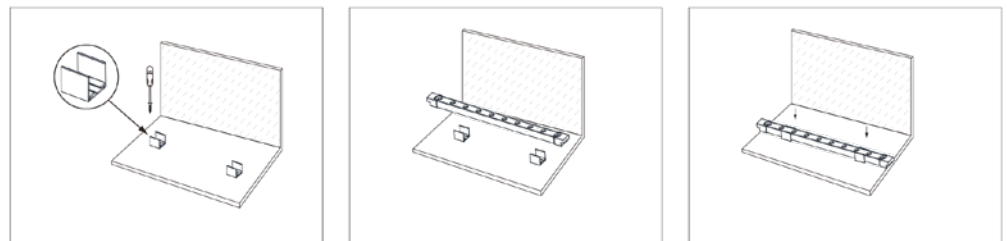

## Features

- **Default Lengths:** Choose from 1m, 2m, 3m, 4m, or 5m options.
- **Customizable Length:** Tailor the product to your needs with a 250mm minimum cutting unit and a 400mm minimum bending diameter. Note: Cutting the product is not recommended, as it may damage the waterproofing. Please purchase the desired length to ensure optimal performance.
- **Control Options:** Integrate seamlessly with DMX512 control, DALI, and various dimming systems for optimal customization.
- **Versatile Lighting:** Offers CCT options (Single White, Tunable White, RGB, RGBW) and multiple beam angles.
- **Durable Build:** Made from salt-resistant, corrosion-resistant, flame-retardant, and UV-resistant silicone material.
- **Weatherproof:** Boasts an IP65 waterproof rating for outdoor use.
- **Easy Installation:** Offers four installation methods to accommodate diverse project requirements.

## Installation

Explore four convenient installation options for the ArcGlow FlexiScape Light:

**U-Shape Clip:** Perfect for applications with curved facades or walls where the light needs to emit in a vertical or horizontal direction.

**U-Shape Extrusion:** Ideal for facades with straight lines, suitable for vertical or horizontal light emission.

**U-Shape Clip with Adjustable Bracket:** Suitable for curved facades or walls, allowing tilting of the light in various directions.

**U-Shape Extrusion with Adjustable Bracket:** Suited for facades with straight lines, allowing adjustable tilt for diverse light emission angles.

**Minimum Bending Diameter**

Product Code	BLWW-AFL-24	BLWW-AFL-24TW	BLWW-AFL-18-RGB	BLWW-AFL-18-RGBW
Power (W)	24	12+12	18	18
Luminous FLux(lm)	1850	1600	515	515
CCT	2700K/3000K/ 4000K/6500K	Tunable (2700K-6500K)	RGB	RGBW
Connect	Insulated Cable			
Viewing Angle	15°, 30°, 50°, Oval Beam 20°*35°, Oval Beam 18°*25°, Oval Beam 20° *55°			
Dimming Options	Various dimming options available on request			
Dimensions(mm)	L1000*W29*H24			
Weight(kg)	0.6			