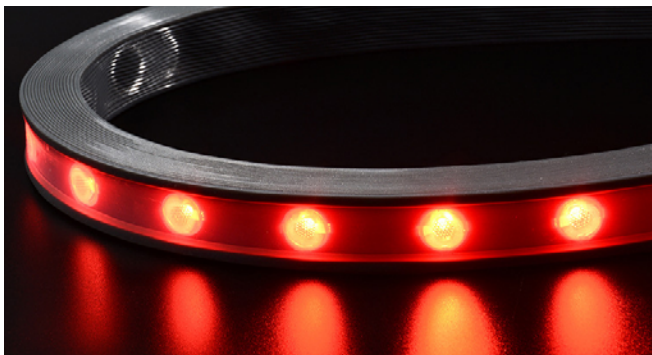

# Linear Wall Washer ArcGlow FlexiScape Light

Experience a new era of outdoor wall washer lighting with the ArcGlow FlexiScape Light.

Choose from a spectrum of lighting possibilities with Single White, Tunable White, RGB, and RGBW options. Plus, with multiple beam angle options, you can achieve the perfect spread of light. Easy to install with four methods, this light transforms any space, creating a dynamic and captivating outdoor ambiance.

## Installation

Explore four convenient installation options for the ArcGlow FlexiScape Light:

**U-Shape Clip:** Perfect for applications with curved facades or walls where the light needs to emit in a vertical or horizontal direction.

**U-Shape Extrusion:** Ideal for facades with straight lines, suitable for vertical or horizontal light emission.

**U-Shape Clip with Adjustable Bracket:** Suitable for curved facades or walls, allowing tilting of the light in various directions.

**U-Shape Extrusion with Adjustable Bracket:** Suited for facades with straight lines, allowing adjustable tilt for diverse light emission angles.

**Minimum Bending Diameter**

Product Code	BLWW-AFL-24	BLWW-AFL-24TW	BLWW-AFL-18-RGB	BLWW-AFL-18-RGBW
Power (W)	24	12+12	18	18
Luminous FLux(lm)	1850	1600	515	515
CCT	2700K/3000K/ 4000K/6500K	Tunable (2700K-6500K)	RGB	RGBW
Connect	Insulated Cable			
Viewing Angle	15°, 30°, 50°, Oval Beam 20°*35°, Oval Beam 18°*25°, Oval Beam 20° *55°			
Dimming Options	Various dimming options available on request			
Dimensions(mm)	L1000*W29*H24			
Weight(kg)	0.6			