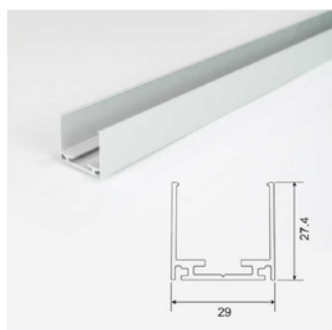

## Features

- **Default Lengths:** Choose from 1m, 2m, 3m, 4m, or 5m options.
- **Customizable Length:** Tailor the product to your needs with a 250mm minimum cutting unit and a 400mm minimum bending diameter. Note: Cutting the product is not recommended, as it may damage the waterproofing. Please purchase the desired length to ensure optimal performance.
- **Control Options:** Integrate seamlessly with DMX512 control, DALI, and various dimming systems for optimal customization.
- **Versatile Lighting:** Offers CCT options (Single White, Tunable White, RGB, RGBW) and multiple beam angles.
- **Durable Build:** Made from salt-resistant, corrosion-resistant, flame-retardant, and UV-resistant silicone material.
- **Weatherproof:** Boasts an IP65 waterproof rating for outdoor use.
- **Easy Installation:** Offers four installation methods to accommodate diverse project requirements.

## Installation

Explore four convenient installation options for the ArcGlow FlexiScape Light:

**U-Shape Clip:** Perfect for applications with curved facades or walls where the light needs to emit in a vertical or horizontal direction.

**U-Shape Extrusion:** Ideal for facades with straight lines, suitable for vertical or horizontal light emission.

**U-Shape Clip with Adjustable Bracket:** Suitable for curved facades or walls, allowing tilting of the light in various directions.

**U-Shape Extrusion with Adjustable Bracket:** Suited for facades with straight lines, allowing adjustable tilt for diverse light emission angles.

**Minimum Bending Diameter**

Product Code	BLWW-AFL-24	BLWW-AFL-24TW	BLWW-AFL-18-RGB	BLWW-AFL-18-RGBW
Power (W)	24	12+12	18	18
Luminous FLux(lm)	1850	1600	515	515
CCT	2700K/3000K/ 4000K/6500K	Tunable (2700K-6500K)	RGB	RGBW
Connect	Insulated Cable			
Viewing Angle	15°, 30°, 50°, Oval Beam 20°*35°, Oval Beam 18°*25°, Oval Beam 20° *55°			
Dimming Options	Various dimming options available on request			
Dimensions(mm)	L1000*W29*H24			
Weight(kg)	0.6			