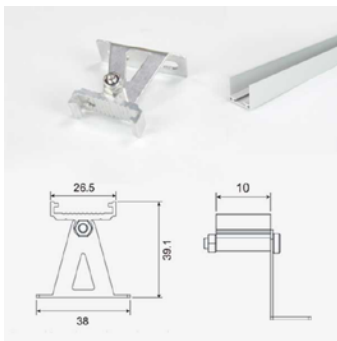

## Features

- **Default Lengths:** Choose from 1m, 2m, 3m, 4m, or 5m options.
- **Customizable Length:** Tailor the product to your needs with a 250mm minimum cutting unit and a 400mm minimum bending diameter. Note: Cutting the product is not recommended, as it may damage the waterproofing. Please purchase the desired length to ensure optimal performance.
- **Control Options:** Integrate seamlessly with DMX512 control, DALI, and various dimming systems for optimal customization.
- **Versatile Lighting:** Offers CCT options (Single White, Tunable White, RGB, RGBW) and multiple beam angles.
- **Durable Build:** Made from salt-resistant, corrosion-resistant, flame-retardant, and UV-resistant silicone material.
- **Weatherproof:** Boasts an IP65 waterproof rating for outdoor use.
- **Easy Installation:** Offers four installation methods to accommodate diverse project requirements.

## Installation

Explore four convenient installation options for the ArcGlow FlexiScape Light:

**U-Shape Clip:** Perfect for applications with curved facades or walls where the light needs to emit in a vertical or horizontal direction.

**U-Shape Extrusion:** Ideal for facades with straight lines, suitable for vertical or horizontal light emission.

**U-Shape Clip with Adjustable Bracket:** Suitable for curved facades or walls, allowing tilting of the light in various directions.

**U-Shape Extrusion with Adjustable Bracket:** Suited for facades with straight lines, allowing adjustable tilt for diverse light emission angles.

**Minimum Bending Diameter**

Product Code	BLWW-AFL-24	BLWW-AFL-24TW	BLWW-AFL-18-RGB	BLWW-AFL-18-RGBW
Power (W)	24	12+12	18	18
Luminous FLux(lm)	1850	1600	515	515
CCT	2700K/3000K/ 4000K/6500K	Tunable (2700K-6500K)	RGB	RGBW
Connect	Insulated Cable			
Viewing Angle	15°, 30°, 50°, Oval Beam 20°*35°, Oval Beam 18°*25°, Oval Beam 20° *55°			
Dimming Options	Various dimming options available on request			
Dimensions(mm)	L1000*W29*H24			
Weight(kg)	0.6			