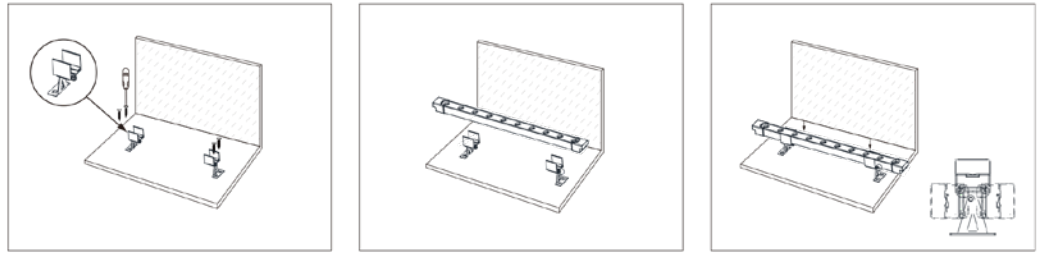

## Features

- **Default Lengths:** Choose from 1m, 2m, 3m, 4m, or 5m options.
- **Customizable Length:** Tailor the product to your needs with a 250mm minimum cutting unit and a 400mm minimum bending diameter. Note: Cutting the product is not recommended, as it may damage the waterproofing. Please purchase the desired length to ensure optimal performance.
- **Control Options:** Integrate seamlessly with DMX512 control, DALI, and various dimming systems for optimal customization.
- **Versatile Lighting:** Offers CCT options (Single White, Tunable White, RGB, RGBW) and multiple beam angles.
- **Durable Build:** Made from salt-resistant, corrosion-resistant, flame-retardant, and UV-resistant silicone material.
- **Weatherproof:** Boasts an IP65 waterproof rating for outdoor use.
- **Easy Installation:** Offers four installation methods to accommodate diverse project requirements.

## Installation

Explore four convenient installation options for the ArcGlow FlexiScape Light:

**U-Shape Clip:** Perfect for applications with curved facades or walls where the light needs to emit in a vertical or horizontal direction.

**U-Shape Extrusion:** Ideal for facades with straight lines, suitable for vertical or horizontal light emission.

**U-Shape Clip with Adjustable Bracket:** Suitable for curved facades or walls, allowing tilting of the light in various directions.

**U-Shape Extrusion with Adjustable Bracket:** Suited for facades with straight lines, allowing adjustable tilt for diverse light emission angles.

**Minimum Bending Diameter**

Product Code	BLWW-AFL-24	BLWW-AFL-24TW	BLWW-AFL-18-RGB	BLWW-AFL-18-RGBW
Power (W)	24	12+12	18	18
Luminous FLux(lm)	1850	1600	515	515
CCT	2700K/3000K/ 4000K/6500K	Tunable (2700K-6500K)	RGB	RGBW
Connect	Insulated Cable			
Viewing Angle	15°, 30°, 50°, Oval Beam 20°*35°, Oval Beam 18°*25°, Oval Beam 20° *55°			
Dimming Options	Various dimming options available on request			
Dimensions(mm)	L1000*W29*H24			
Weight(kg)	0.6			