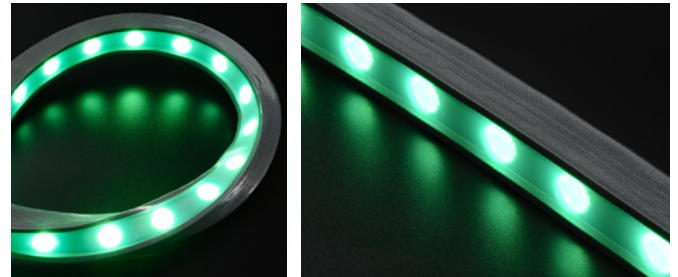

# Linear Wall Washer ArcGlow FlexiScape Light

Experience a new era of outdoor wall washer lighting with the ArcGlow FlexiScape Light.

Choose from a spectrum of lighting possibilities with Single White, Tunable White, RGB, and RGBW options. Plus, with multiple beam angle options, you can achieve the perfect spread of light. Easy to install with four methods, this light transforms any space, creating a dynamic and captivating outdoor ambiance.

## Features

- **Default Lengths:** Choose from 1m, 2m, 3m, 4m, or 5m options.
- **Customizable Length:** Tailor the product to your needs with a 250mm minimum cutting unit and a 400mm minimum bending diameter. Note: Cutting the product is not recommended, as it may damage the waterproofing. Please purchase the desired length to ensure optimal performance.
- **Control Options:** Integrate seamlessly with DMX512 control, DALI, and various dimming systems for optimal customization.
- **Versatile Lighting:** Offers CCT options (Single White, Tunable White, RGB, RGBW) and multiple beam angles.
- **Durable Build:** Made from salt-resistant, corrosion-resistant, flame-retardant, and UV-resistant silicone material.
- **Weatherproof:** Boasts an IP65 waterproof rating for outdoor use.
- **Easy Installation:** Offers four installation methods to accommodate diverse project requirements.

## Installation

Explore four convenient installation options for the ArcGlow FlexiScape Light:

**U-Shape Clip:** Perfect for applications with curved facades or walls where the light needs to emit in a vertical or horizontal direction.

**U-Shape Extrusion:** Ideal for facades with straight lines, suitable for vertical or horizontal light emission.

**U-Shape Clip with Adjustable Bracket:** Suitable for curved facades or walls, allowing tilting of the light in various directions.