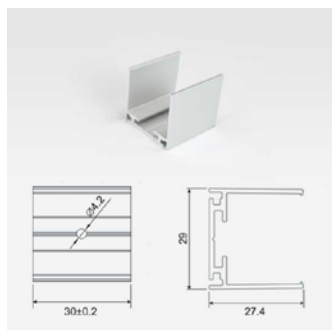

## Features

- **Default Lengths:** Choose from 1m, 2m, 3m, 4m, or 5m options.
- **Customizable Length:** Tailor the product to your needs with a 250mm minimum cutting unit and a 400mm minimum bending diameter. Note: Cutting the product is not recommended, as it may damage the waterproofing. Please purchase the desired length to ensure optimal performance.
- **Control Options:** Integrate seamlessly with DMX512 control, DALI, and various dimming systems for optimal customization.
- **Versatile Lighting:** Offers CCT options (Single White, Tunable White, RGB, RGBW) and multiple beam angles.
- **Durable Build:** Made from salt-resistant, corrosion-resistant, flame-retardant, and UV-resistant silicone material.
- **Weatherproof:** Boasts an IP65 waterproof rating for outdoor use.
- **Easy Installation:** Offers four installation methods to accommodate diverse project requirements.

## Installation

Explore four convenient installation options for the ArcGlow FlexiScape Light:

**U-Shape Clip:** Perfect for applications with curved facades or walls where the light needs to emit in a vertical or horizontal direction.

**U-Shape Extrusion:** Ideal for facades with straight lines, suitable for vertical or horizontal light emission.

**U-Shape Clip with Adjustable Bracket:** Suitable for curved facades or walls, allowing tilting of the light in various directions.

**U-Shape Extrusion with Adjustable Bracket:** Suited for facades with straight lines, allowing adjustable tilt for diverse light emission angles.

**Minimum Bending Diameter**

Product Code	BLWW-AFL-24	BLWW-AFL-24TW	BLWW-AFL-18-RGB	BLWW-AFL-18-RGBW
Power (W)	24	12+12	18	18
Luminous FLux(lm)	1850	1600	515	515
CCT	2700K/3000K/ 4000K/6500K	Tunable (2700K-6500K)	RGB	RGBW
Connect	Insulated Cable			
Viewing Angle	15°, 30°, 50°, Oval Beam 20°*35°, Oval Beam 18°*25°, Oval Beam 20° *55°			
Dimming Options	Various dimming options available on request			
Dimensions(mm)	L1000*W29*H24			
Weight(kg)	0.6			