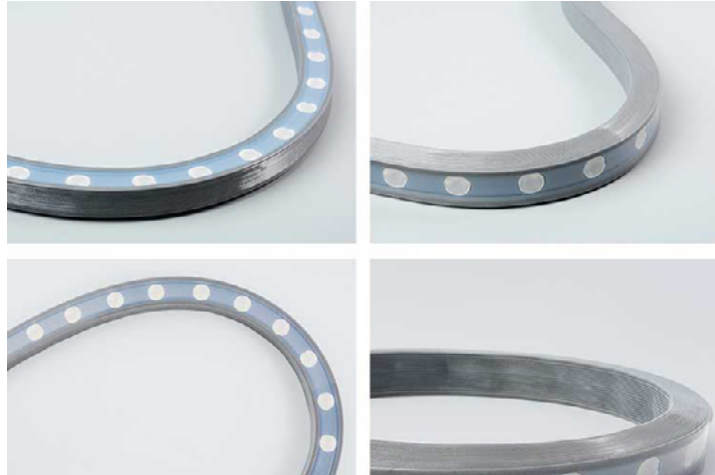

# Linear Wall Washer ArcGlow FlexiScape Light

Experience a new era of outdoor wall washer lighting with the ArcGlow FlexiScape Light.

Choose from a spectrum of lighting possibilities with Single White, Tunable White, RGB, and RGBW options. Plus, with multiple beam angle options, you can achieve the perfect spread of light. Easy to install with four methods, this light transforms any space, creating a dynamic and captivating outdoor ambiance.

## Features

- **Default Lengths:** Choose from 1m, 2m, 3m, 4m, or 5m options.
- **Customizable Length:** Tailor the product to your needs with a 250mm minimum cutting unit and a 400mm minimum bending diameter. Note: Cutting the product is not recommended, as it may damage the waterproofing. Please purchase the desired length to ensure optimal performance.
- **Control Options:** Integrate seamlessly with DMX512 control, DALI, and various dimming systems for optimal customization.
- **Versatile Lighting:** Offers CCT options (Single White, Tunable White, RGB, RGBW) and multiple beam angles.
- **Durable Build:** Made from salt-resistant, corrosion-resistant, flame-retardant, and UV-resistant silicone material.
- **Weatherproof:** Boasts an IP65 waterproof rating for outdoor use.
- **Easy Installation:** Offers four installation methods to accommodate diverse project requirements.

**U-Shape Extrusion:** Ideal for facades with straight lines, suitable for vertical or horizontal light emission.

**U-Shape Clip with Adjustable Bracket:** Suitable for curved facades or walls, allowing tilting of the light in various directions.