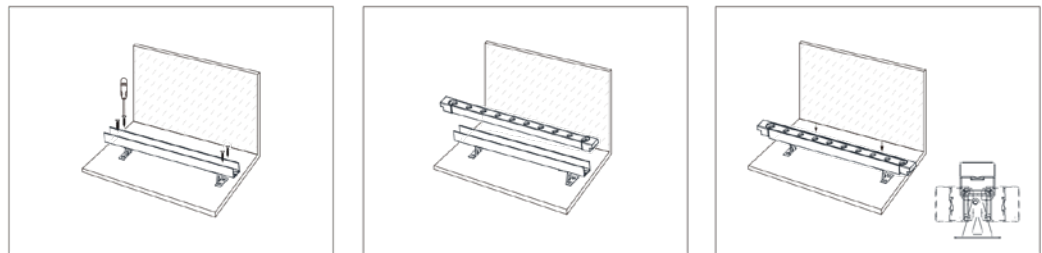

## Features

- **Default Lengths:** Choose from 1m, 2m, 3m, 4m, or 5m options.
- **Customizable Length:** Tailor the product to your needs with a 250mm minimum cutting unit and a 400mm minimum bending diameter. Note: Cutting the product is not recommended, as it may damage the waterproofing. Please purchase the desired length to ensure optimal performance.
- **Control Options:** Integrate seamlessly with DMX512 control, DALI, and various dimming systems for optimal customization.
- **Versatile Lighting:** Offers CCT options (Single White, Tunable White, RGB, RGBW) and multiple beam angles.
- **Durable Build:** Made from salt-resistant, corrosion-resistant, flame-retardant, and UV-resistant silicone material.
- **Weatherproof:** Boasts an IP65 waterproof rating for outdoor use.
- **Easy Installation:** Offers four installation methods to accommodate diverse project requirements.

## Installation

Explore four convenient installation options for the ArcGlow FlexiScape Light:

**U-Shape Clip:** Perfect for applications with curved facades or walls where the light needs to emit in a vertical or horizontal direction.

**U-Shape Extrusion:** Ideal for facades with straight lines, suitable for vertical or horizontal light emission.

**U-Shape Clip with Adjustable Bracket:** Suitable for curved facades or walls, allowing tilting of the light in various directions.

**U-Shape Extrusion with Adjustable Bracket:** Suited for facades with straight lines, allowing adjustable tilt for diverse light emission angles.

**Minimum Bending Diameter**

Product Code	BLWW-AFL-24	BLWW-AFL-24TW	BLWW-AFL-18-RGB	BLWW-AFL-18-RGBW
Power (W)	24	12+12	18	18
Luminous FLux(lm)	1850	1600	515	515
CCT	2700K/3000K/ 4000K/6500K	Tunable (2700K-6500K)	RGB	RGBW
Connect	Insulated Cable			
Viewing Angle	15°, 30°, 50°, Oval Beam 20°*35°, Oval Beam 18°*25°, Oval Beam 20° *55°			
Dimming Options	Various dimming options available on request			
Dimensions(mm)	L1000*W29*H24			
Weight(kg)	0.6			