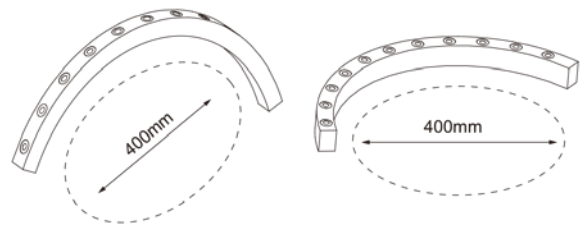

## Features

- **Default Lengths:** Choose from 1m, 2m, 3m, 4m, or 5m options.
- **Customizable Length:** Tailor the product to your needs with a 250mm minimum cutting unit and a 400mm minimum bending diameter. Note: Cutting the product is not recommended, as it may damage the waterproofing. Please purchase the desired length to ensure optimal performance.
- **Control Options:** Integrate seamlessly with DMX512 control, DALI, and various dimming systems for optimal customization.
- **Versatile Lighting:** Offers CCT options (Single White, Tunable White, RGB, RGBW) and multiple beam angles.
- **Durable Build:** Made from salt-resistant, corrosion-resistant, flame-retardant, and UV-resistant silicone material.
- **Weatherproof:** Boasts an IP65 waterproof rating for outdoor use.
- **Easy Installation:** Offers four installation methods to accommodate diverse project requirements.

## Installation

Explore four convenient installation options for the ArcGlow FlexiScape Light:

**U-Shape Clip:** Perfect for applications with curved facades or walls where the light needs to emit in a vertical or horizontal direction.

**U-Shape Extrusion:** Ideal for facades with straight lines, suitable for vertical or horizontal light emission.

**U-Shape Clip with Adjustable Bracket:** Suitable for curved facades or walls, allowing tilting of the light in various directions.

**U-Shape Extrusion with Adjustable Bracket:** Suited for facades with straight lines, allowing adjustable tilt for diverse light emission angles.

**Minimum Bending Diameter**

Product Code	BLWW-AFL-24	BLWW-AFL-24TW	BLWW-AFL-18-RGB	BLWW-AFL-18-RGBW
Power (W)	24	12+12	18	18
Luminous FLux(lm)	1850	1600	515	515
CCT	2700K/3000K/ 4000K/6500K	Tunable (2700K-6500K)	RGB	RGBW
Connect	Insulated Cable			
Viewing Angle	15°, 30°, 50°, Oval Beam 20°*35°, Oval Beam 18°*25°, Oval Beam 20° *55°			
Dimming Options	Various dimming options available on request			
Dimensions(mm)	L1000*W29*H24			
Weight(kg)	0.6			