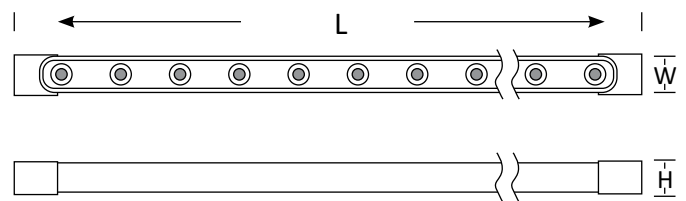

## Features

- **Default Lengths:** Choose from 1m, 2m, 3m, 4m, or 5m options.
- **Customizable Length:** Tailor the product to your needs with a 250mm minimum cutting unit and a 400mm minimum bending diameter. Note: Cutting the product is not recommended, as it may damage the waterproofing. Please purchase the desired length to ensure optimal performance.
- **Control Options:** Integrate seamlessly with DMX512 control, DALI, and various dimming systems for optimal customization.
- **Versatile Lighting:** Offers CCT options (Single White, Tunable White, RGB, RGBW) and multiple beam angles.
- **Durable Build:** Made from salt-resistant, corrosion-resistant, flame-retardant, and UV-resistant silicone material.
- **Weatherproof:** Boasts an IP65 waterproof rating for outdoor use.
- **Easy Installation:** Offers four installation methods to accommodate diverse project requirements.

## Installation

Explore four convenient installation options for the ArcGlow FlexiScape Light:

**U-Shape Clip:** Perfect for applications with curved facades or walls where the light needs to emit in a vertical or horizontal direction.

**U-Shape Extrusion:** Ideal for facades with straight lines, suitable for vertical or horizontal light emission.

**U-Shape Clip with Adjustable Bracket:** Suitable for curved facades or walls, allowing tilting of the light in various directions.

**U-Shape Extrusion with Adjustable Bracket:** Suited for facades with straight lines, allowing adjustable tilt for diverse light emission angles.

**Minimum Bending Diameter**

Product Code	BLWW-AFL-24	BLWW-AFL-24TW	BLWW-AFL-18-RGB	BLWW-AFL-18-RGBW
Power (W)	24	12+12	18	18
Luminous FLux(lm)	1850	1600	515	515
CCT	2700K/3000K/ 4000K/6500K	Tunable (2700K-6500K)	RGB	RGBW
Connect	Insulated Cable			
Viewing Angle	15°, 30°, 50°, Oval Beam 20°*35°, Oval Beam 18°*25°, Oval Beam 20° *55°			
Dimming Options	Various dimming options available on request			
Dimensions(mm)	L1000*W29*H24			
Weight(kg)	0.6			