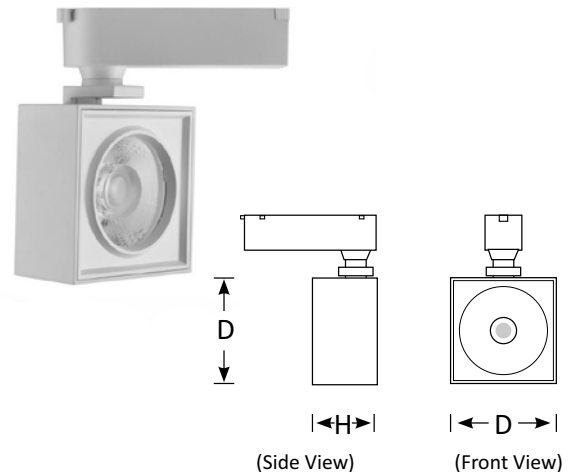

Illuminate your space with BoscoLighting's ME123 Compact Square Track Light. This versatile lighting solution is designed for easy installation in Australian Standard Tracks, whether it's 2, 3, or 4 wires, accommodating single or multiple circuits.

With viewing angle options ranging from 15 to 60 degrees, you can tailor the lighting effect to suit your needs. Available in two sizes, the 12W and 20W versions, this track light provides flexibility and style for a variety of applications.

## Features

- Aluminium alloy + poly
- Available in White or Black finishes
- Easy installation
- Adjustable Angle: Horizontal 360° / Vertical 90°
- Available for 2, 3, 4 lines
- Compatible with DALI control, and DALI track system required.