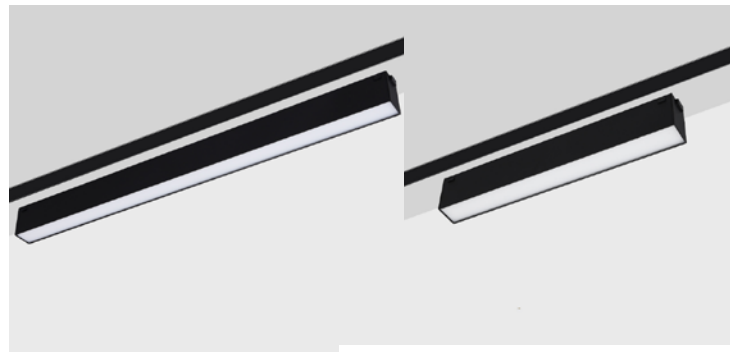

Magnetic Track Light Diffused VALO

BoscoLighting's Magnetic Diffused VALO Track Light offers a choice of colour temperature, body lengths, outputs and CRI options. They are perfect for living rooms, bedrooms, cafes, retail shops or wherever the creative lighting is required.

Snap in place and connect automatically by magnetic force. Our products are easy to install, creating a pleasant atmosphere.

Contact us for a quote!

120°	IP 42	>80 CRI	92 CRI
DC 48V	3 Yrs Warranty	35000 @ L90 B10 Lifetime	

Product Code	BLTL-MAG-VALO-D-12	BLTL-MAG-VALO-D-20	BLTL-MAG-VALO-D-30	BLTL-MAG-VALO-D-40
Power (W)	12	20	30	40
Luminous FLux(lm)	1200	2000	2700	3600
CCT	Warm White 3000K, Neutral White 4000K, Cool White 6000K			
Connect	To the Track			
Dimming Options	Non-Dim			
Dimensions(mm)	L300*W21*H45	L600*W21*H45	L900*W21*H45	L1200*W21*H45
Weight(kg)	0.5	1	1.5	2