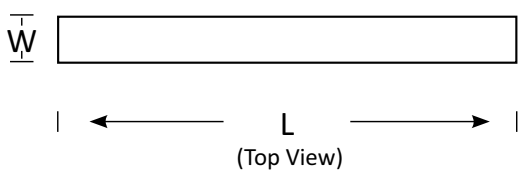

Magnetic Track Light Diffused VALO

BoscoLighting's Magnetic Diffused VALO Track Light offers a choice of colour temperature, body lengths, outputs and CRI options. They are perfect for living rooms, bedrooms, cafes, retail shops or wherever the creative lighting is required.

Snap in place and connect automatically by magnetic force. Our products are easy to install, creating a pleasant atmosphere.

Contact us for a quote!