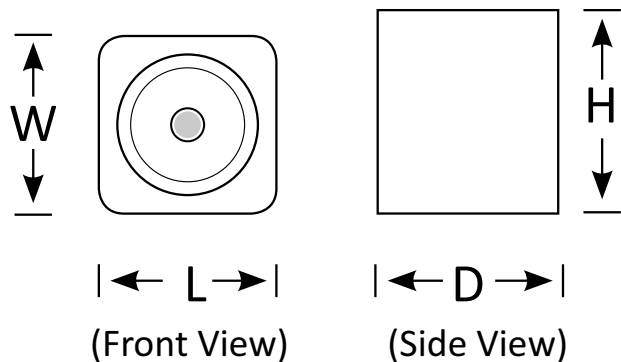

Surface Mounted Light HIRO

BoscoLighting's Hiro Cuboid Light Series is available in 3 sizes and a variety of powers. The lights can be used for living rooms, bedrooms, cafes, restaurants, retail shops or wherever minimalist design is required.

Product Code	BLSM-HIRO-10	BLSM-HIRO-20	BLSM-HIRO-30
Power (W)	10	20	30
Luminous Flux(lm)	1000	2000	2700
CCT	Warm White, Neutral White, Cool White (3000K-6000K)		
Connect	Insulated Cable		
Dimming Options	Various dimming options available on request		
Dimensions(mm)	L110*W110*H120	L130*W130*H135	L160*W160*H165
Weight(kg)	0.5	0.7	0.9