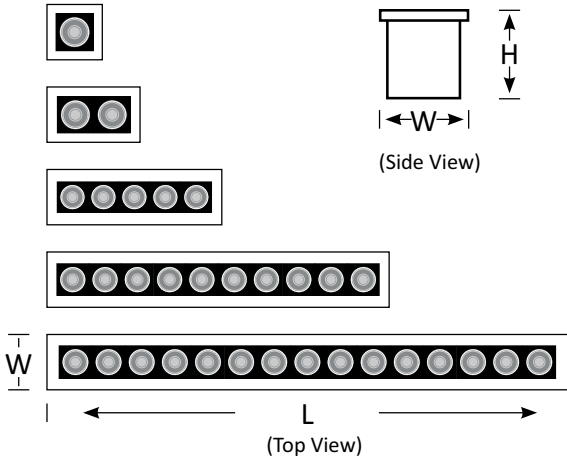

# Recessed Downlight TETRIS

1x2W

2x2W

5x2W

10x2W

15x2W

### BLSL-TETRIS-02

2W Mini Downlight  
Luminous Flux (lm): 200  
CCT: Whites(3000K-5000K)  
Dimensions (mm): L45\*W45\*H49  
Cutout(mm): L'37\*W'37  
Dimming: Non-dim  
Weight(kg): 0.12

### BLSL-TETRIS-04

4W Twin Spot Light  
Luminous Flux (lm): 400  
CCT: Whites(3000K-5000K)  
Dimensions (mm):L75\*W45\*H49  
Cutout(mm): L'65\*W'37  
Dimming: Non-dim, Trailing Edge, DALI  
Weight(kg): 0.24

### BLSL-TETRIS-30

30W Linear Wall Washer Downlight  
Luminous Flux (lm): 2700  
CCT: Whites(3000K-5000K)  
Dimensions (mm): L415\*W45\*H49  
Cutout(mm): L'405\*W'37  
Dimming: Non-dim, Trailing Edge, DALI  
Weight(kg):0.76