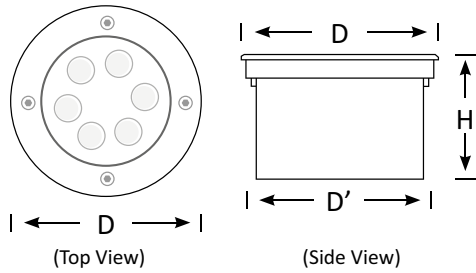

Round Inground Light

IGR1

Specs

Connect: Insulated Cable

Dimming: Various dimming options available on request*

*Default: Non-dim. For any dimming request, drivers may not fit within the fitting, supplied with an external driver.

BLLL-IGR1-01

1W Round Inground Light
Luminous Flux (lm): 85
CCT: Whites(3000K-6000K), Single Colours
Dimensions (mm): D65*H70
Cutout(mm): D60*H70
Weight(kg): 0.5

BLLL-IGR1-03

3W Round Inground Light
Luminous Flux (lm): 255
CCT: Whites(3000K-6000K), Single Colours, RGB
Dimensions (mm):D90*H90
Cutout(mm):D76*H90
Weight(kg): 0.75

BLLL-IGR1-05

5W Round Inground Light
Luminous Flux (lm): 425
CCT: Whites(3000K-6000K), Single Colours
Dimensions (mm):D120*H100
Cutout(mm):D115*100
Weight(kg): 1

BLLL-IGR1-06

6W Round Inground Light
Luminous Flux (lm):510
CCT: Whites(3000K-6000K), Single Colours, RGB
Dimensions (mm):D130*H95
Cutout(mm):D125*H95
Weight(kg): 1.2