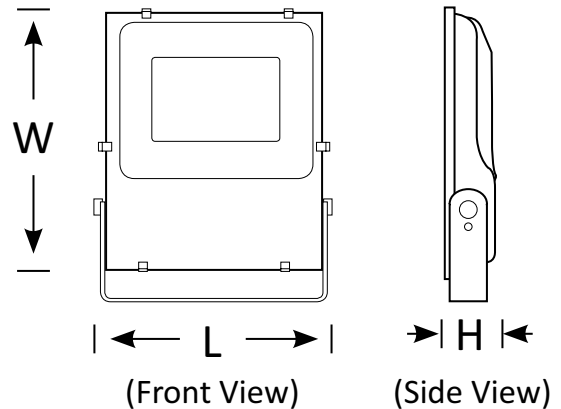

## Specs

Connect: AU Standard Flex & Plug

Dimming: Various dimming options available on request

**BLFL-TAM-10**  
10W Flood Light  
Luminous Flux (lm): 980  
CCT: Whites(3000K-6500K)  
Dimensions (mm):L166\*W116\*H32  
Weight(kg): 0.3