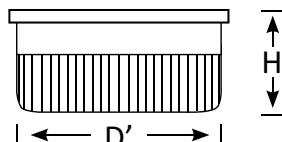

## Downlight GT8

(Top View)

(Side View)

Product Code	BLDL-GT8-15	BLDL-GT8-20	BLDL-GT8-30	BLDL-GT8-40
Power (W)	15	20	30	40
Luminous Flux(lm)	1500	2000	2700	3600
CCT	Warm White, Neutral White, Cool White (3000K-6000K)			
Connect	AU Standard Flex & Plug			
Dimming Options	Various dimming options available on request			
Dimensions(mm)	D110*H53	D145*H69	D190*H86	D230*H99
Cutout(mm)	D'95	D'125	D'165	D'210
Weight(kg)	0.4	0.6	0.8	0.9