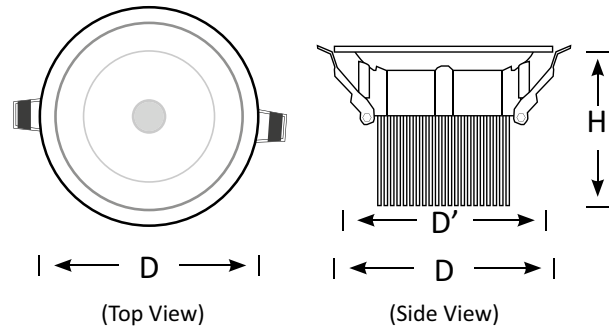

Specs

Connect: AU Standard Flex & Plug
Dimming: Various dimming options available on request

15°	24°	38°	60°
IP 44	>80 CRI	92 CRI	AC 200-240V
		3 Yrs Warranty	35000 @ L90 B10 Lifetime

BLDL-GIT-08

8W Recessed Downlight
Luminous Flux (lm): 800
CCT: Whites(3000K-5000K)
Viewing Angle: 24°
Dimensions (mm): D95*H80
Cutout(mm):D'75
Weight(kg): 0.4