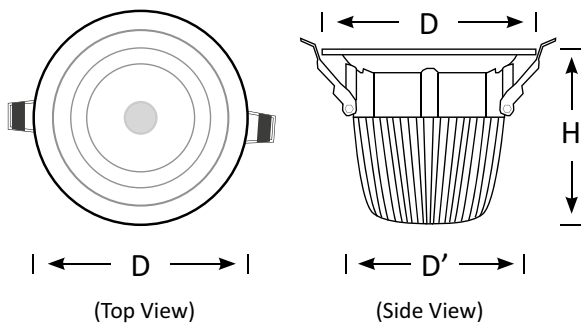

BoscoLighting's ADA LED Downlight can give your interiors a contemporary update. The deep recess of the LED light reduces glare within the room and help achieve a low profile finish. It offers a 15 deg tilt from horizontal.

They are perfect for lighting up offices, retail shops, cafes and homes. Available with three different measures and powers.

Contact us for more information!

Downlight ADA

Features

- Easy installation
- LED Driver Included
- Supplied with Flex & Plug

Applications

- Living spaces such as kitchens and living rooms
- Retail shops
- Bars & restaurants

Product Code	BLDL-ADA-12	BLDL-ADA-15	BLDL-ADA-20
Power (W)	12	15	20
Luminous Flux(lm)	1200	1500	2000
CCT	Warm White, Neutral White, Cool White (3000K-6000K)		
Connect	AU Standard Flex & Plug		
Dimming Options	Various dimming options available on request		
Dimensions(mm)	D100*H85	D140*H105	D175*H118
Cutout(mm)	D'85	D'125	D'150
Weight(kg)	0.2	0.3	0.5